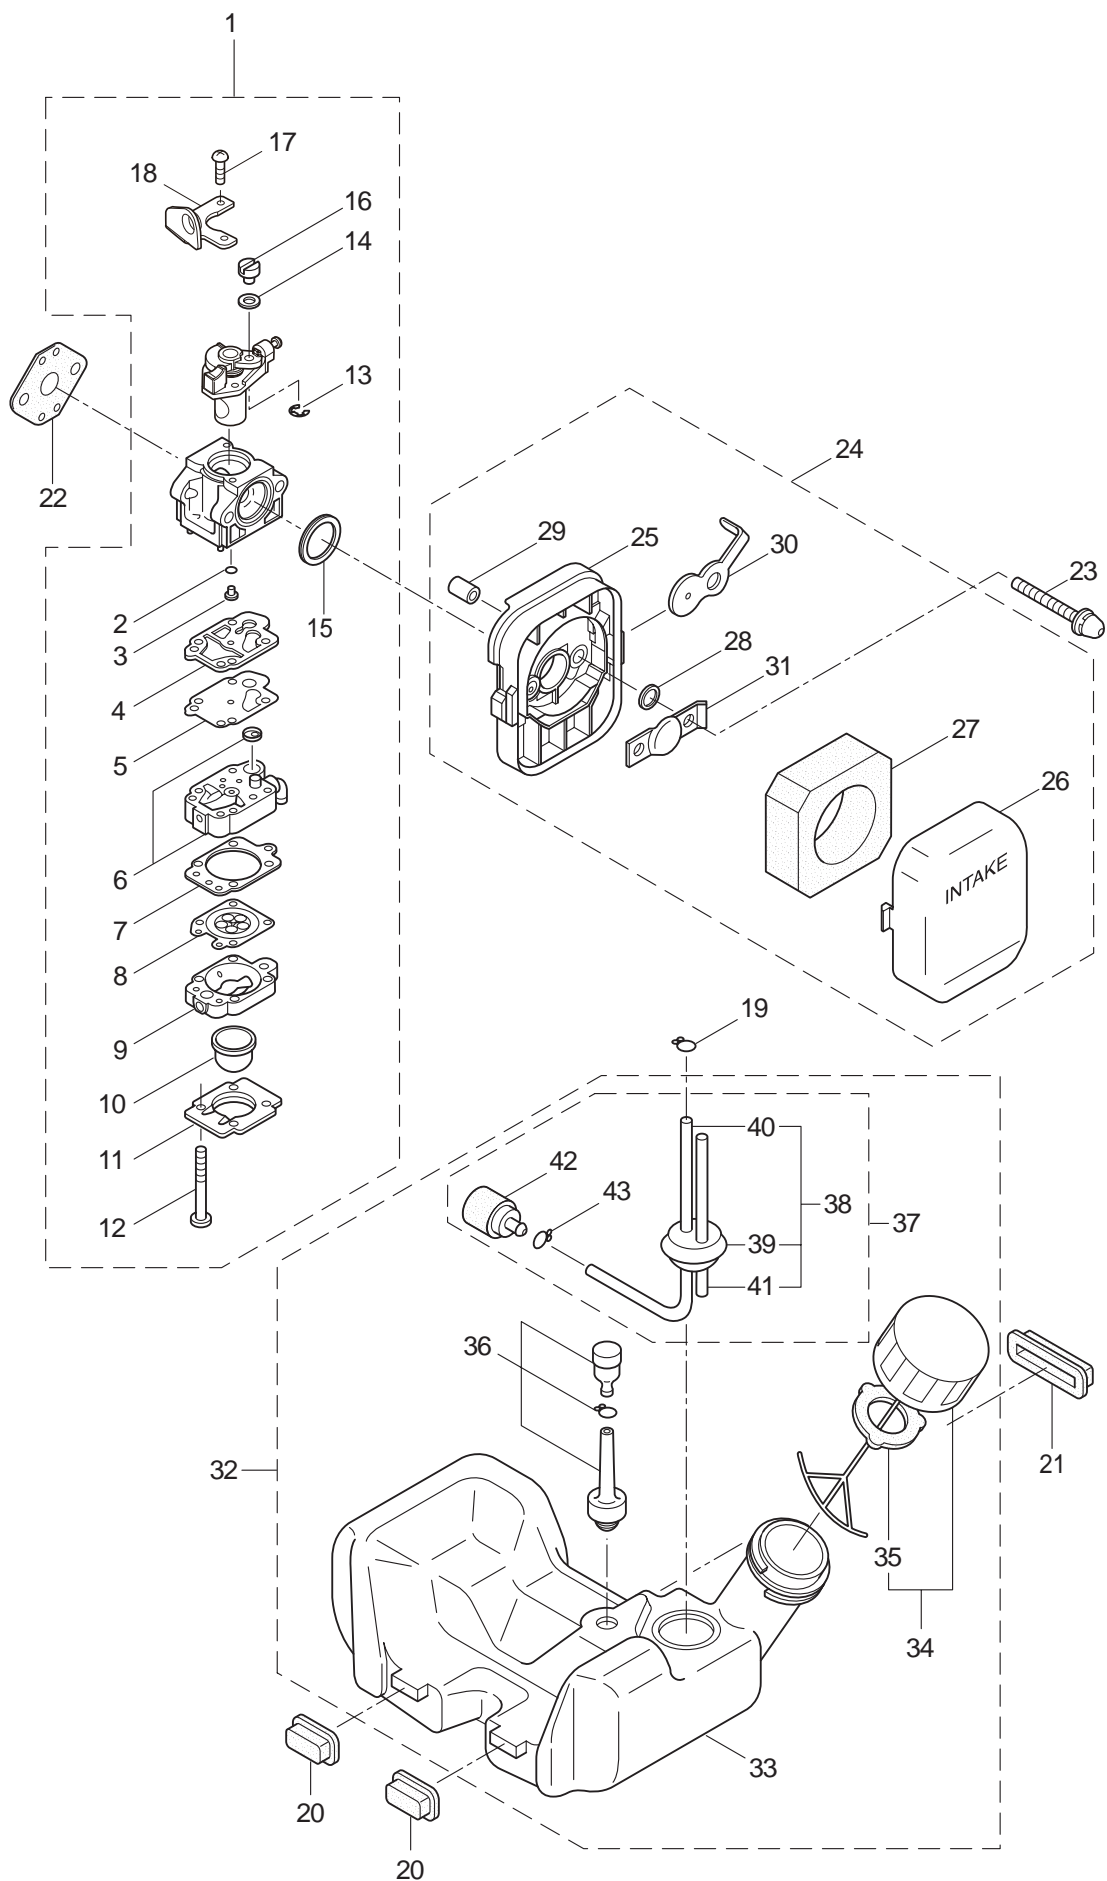

4. BC320RS
CARBURETOR, FUELTANK

Ref. No.	Part No.	Part Name	Q'ty	Remarks
4-1	284085	Carburetor Ass'y	1	Incl.2-18
4-2	261871	O-Ring	1	
4-3	266175	Main Jet	1	#40.5
4-4	262995	Gasket	1	
4-5	262994	Diaphragm,Fuel Pump	1	
4-6	263739	Pump Body	1	
4-7	262993	Gasket	1	
4-8	261873	Diaphragm,Metering	1	
4-9	262991	Purge Body	1	
4-10	261874	Primer Bulb	1	
4-11	262992	Cover Plate	1	
4-12	262996	Screw	4	
4-13	261876	E-Ring	1	
4-14	264678	Washer	1	
4-15	261657	Packing	1	
4-16	261658	Swivel	1	
4-17	261875	Screw	2	
4-18	264677	Bracket	1	
4-19	261117	Clip	1	
4-20	261118	Pad	2	
4-21	261119	Pad	1	
4-22	261864	Gasket	1	
4-23	264016	Cap Screw	2	M5x60
4-24	262902	Air Filter Ass'y	1	Incl.25-31
4-25	263005	Housing	1	
4-26	262998	Cover	1	
4-27	263006	Element	1	
4-28	263000	Washer	1	
4-29	263001	Sleeve	2	
4-30	263007	Choke Valve	1	
4-31	263003	Plate	1	
4-32	268141	Fuel Tank Ass'y	1	Incl.33-43
4-33	261965	Fuel Tank	1	
4-34	262726	Fuel Tank Cap Ass'y	1	Incl.35
4-35	261105	Gasket	1	
4-36	261696	Breather Ass'y	1	
4-37	265752	Fuel Pipe Pick-up Ass'y	1	Incl.38-43
4-38	264031	Fuel Pipe Ass'y	1	Incl.39-41
4-39	261115	Grommet	1	
4-40	261690	Fuel Pipe	1	160L
4-41	263038	Return Pipe	1	3x6x85L
4-42	264653	Filter Ass'y	1	
4-43	261117	Clip	1