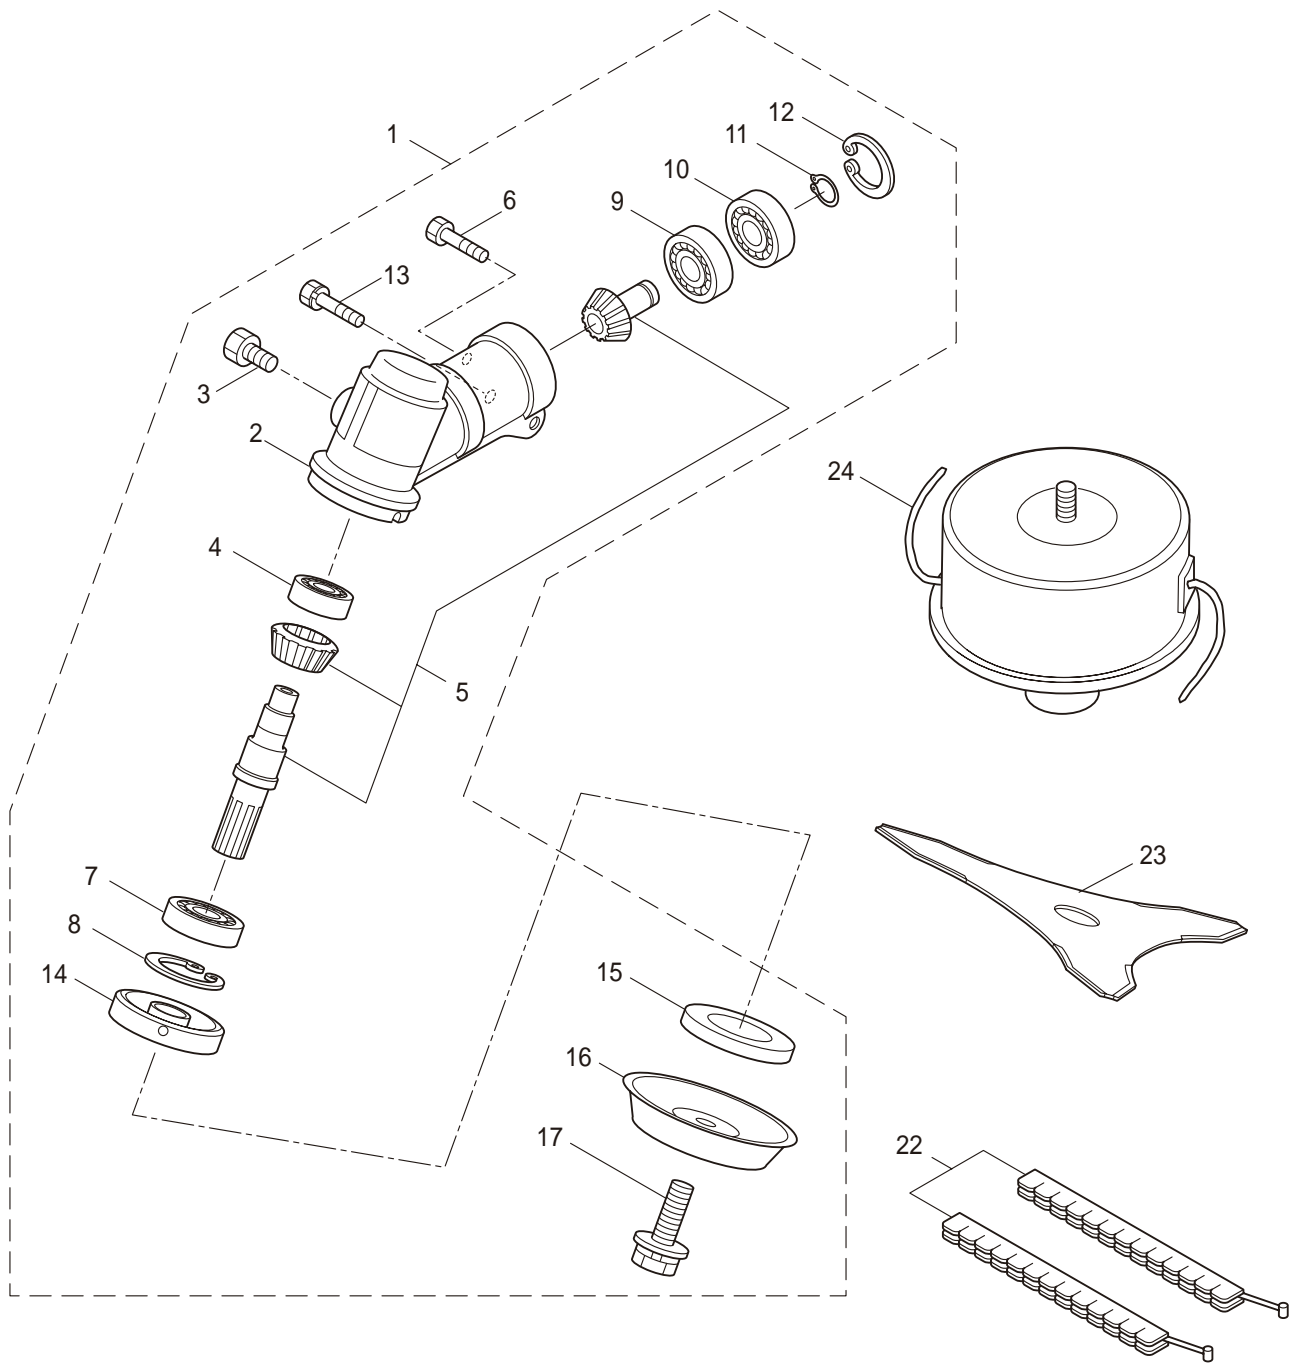

PARTS LIST

BC320RS

CONTENTS

1. MAIN BODY	1 ~ 2
2. GEARCASE	3 ~ 4
3. ENGINE	5 ~ 8
4. CARBURETOR, FUEL TANK	9 ~ 10

2007. 12.

P/N 522486

1. BC320RS
MAIN BODY

Ref. No.	Part No.	Part Name	Q'ty	Remarks
1-1	363422	BC320RS	1	
1-2	817002	Bolt	4	M5x20
1-3	215512	Clutch Case Ass'y	1	Incl.4-10
1-4	214592	Bearing Case	1	
1-5	214161	Bearing	2	#6000ZZ
1-6	054676	Snap Ring	1	#26
1-7	214162	Buffer	1	
1-8	214163	Washer	1	
1-9	092033	Screw	4	M5x15
1-10	214593	Driveshaft Tube Adapter	1	
1-11	092561	Bolt	1	M5x25
1-12	054677	Clutch Drum	1	
1-13	219268	Driveshaft Ass'y	1	
1-14	218711	Driveshaft Tube	1	
1-15	229001	Throttle Trigger	1	
1-16	054691	Hanging Bracket Ass'y	1	Incl.17
1-17	089738	Bolt	1	M5x15
1-18	229364	Label	1	BC320RS
1-19	223188	Label	1	
1-20	228043	Label	1	
1-21	220533	Hanging Strap Ass'y	1	
1-22	222454	Loop Handle Ass'y	1	Incl.23-26
1-23	222520	Loop Handle	1	
1-24	213171	Packing	1	
1-25	222142	Screw	4	M5x28
1-26	081027	Nut	4	M5
1-27	228302	Safety Cover Ass'y	1	Incl.28-30
1-28	227822	Bracket	1	
1-29	227819	Bracket	1	
1-30	092555	Bolt	2	M6x30
1-31	228301	Code Cutter Ass'y	1	Incl.32-34
1-32	227823	Code Cutter	1	
1-33	817002	Bolt	1	M5x20
1-34	228325	Nut	1	
1-35	227812	Extension	1	

2. BC320RS GEARCASE

Ref. No.	Part No.	Part Name	Q'ty	Remarks
2-1	228403	Gearcase Ass'y	1	Incl.2-17
2-2	225960	Gearcase	1	
2-3	089101	Bolt	1	M8x10
2-4	227990	Bearing	1	#608
2-5	228416	Gear Set	1	
2-6	225896	Bolt	1	M5x10
2-7	227991	Bearing	1	#6001DDU
2-8	055185	Snap Ring	1	#28
2-9	227992	Bearing	1	#609
2-10	227993	Bearing	1	#609Z
2-11	228477	Snap Ring	1	#9
2-12	140270	Snap Ring	1	#24
2-13	092561	Bolt	1	M5x25
2-14	212986	Boss Adapter	1	
2-15	140275	Clamping Washer	1	
2-16	215547	Stabilizer	1	
2-17	215610	Bolt	1	M8x22,Counterclockwise
2-18	229486	Instruction Manual	1	
2-19	210418	Box Spanner	1	13x19x(+)
2-20	022865	Double-endedWrench	1	8x10
2-21	210181	LeverHandle	1	3.5x170L
2-22	220534	Blade Cover	1	
2-23	227910	3-Teeth Blade	1	
2-24	226182	Nylon Head (L) 4	1	
2-25	522486	Parts List	1	BC320RS