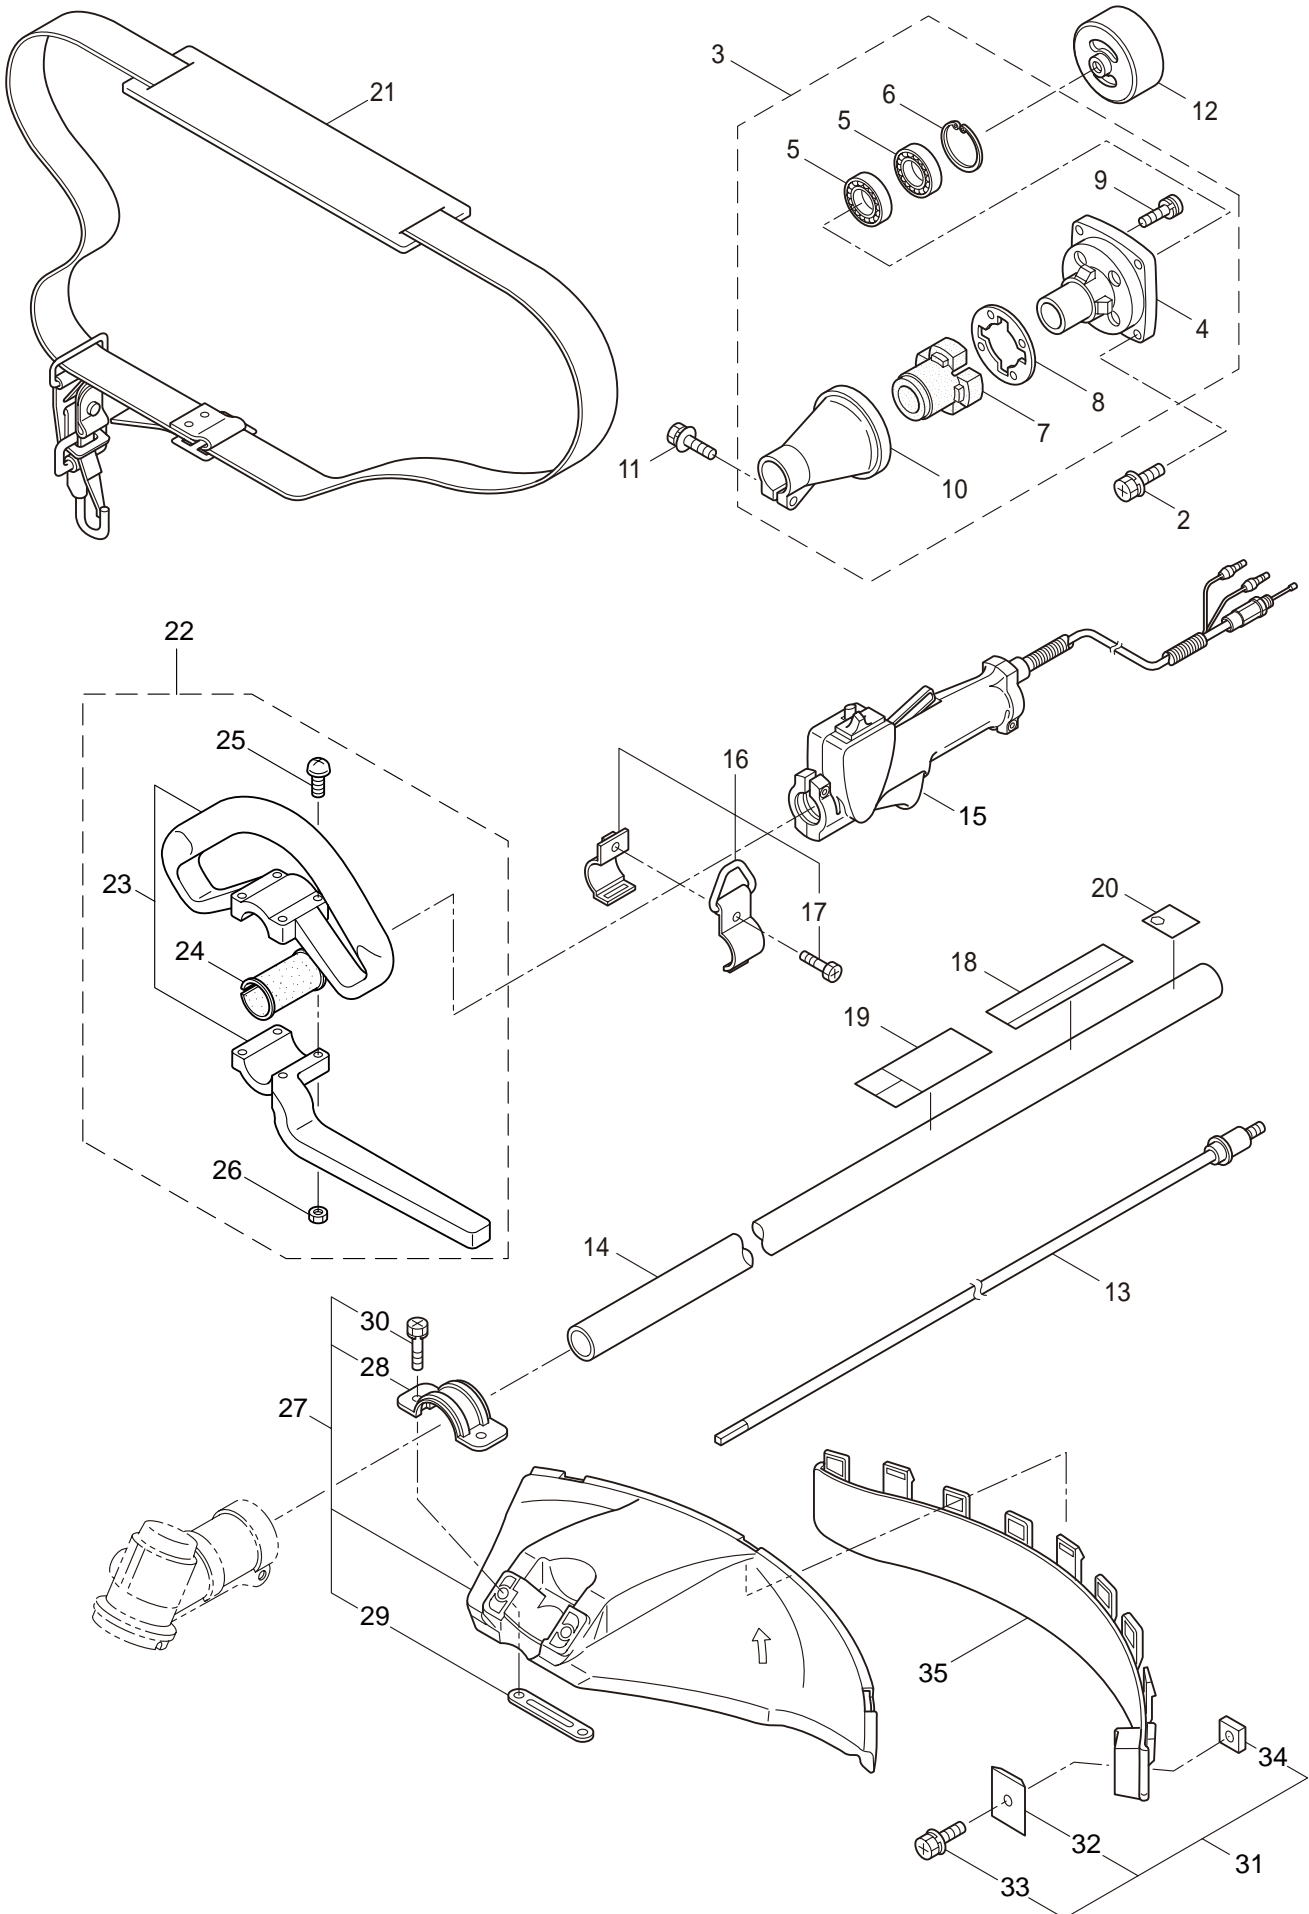

PARTS LIST

BC320RS

CONTENTS

1. MAIN BODY	1 ~ 2
2. GEARCASE	3 ~ 4
3. ENGINE	5 ~ 8
4. CARBURETOR, FUEL TANK	9 ~ 10

2007. 12.

P/N 522486

1. BC320RS
MAIN BODY

Ref. No.	Part No.	Part Name	Q'ty	Remarks
1-1	363422	BC320RS	1	
1-2	817002	Bolt	4	M5x20
1-3	215512	Clutch Case Ass'y	1	Incl.4-10
1-4	214592	Bearing Case	1	
1-5	214161	Bearing	2	#6000ZZ
1-6	054676	Snap Ring	1	#26
1-7	214162	Buffer	1	
1-8	214163	Washer	1	
1-9	092033	Screw	4	M5x15
1-10	214593	Driveshaft Tube Adapter	1	
1-11	092561	Bolt	1	M5x25
1-12	054677	Clutch Drum	1	
1-13	219268	Driveshaft Ass'y	1	
1-14	218711	Driveshaft Tube	1	
1-15	229001	Throttle Trigger	1	
1-16	054691	Hanging Bracket Ass'y	1	Incl.17
1-17	089738	Bolt	1	M5x15
1-18	229364	Label	1	BC320RS
1-19	223188	Label	1	
1-20	228043	Label	1	
1-21	220533	Hanging Strap Ass'y	1	
1-22	222454	Loop Handle Ass'y	1	Incl.23-26
1-23	222520	Loop Handle	1	
1-24	213171	Packing	1	
1-25	222142	Screw	4	M5x28
1-26	081027	Nut	4	M5
1-27	228302	Safety Cover Ass'y	1	Incl.28-30
1-28	227822	Bracket	1	
1-29	227819	Bracket	1	
1-30	092555	Bolt	2	M6x30
1-31	228301	Code Cutter Ass'y	1	Incl.32-34
1-32	227823	Code Cutter	1	
1-33	817002	Bolt	1	M5x20
1-34	228325	Nut	1	
1-35	227812	Extension	1	

2. BC320RS GEARCASE

Ref. No.	Part No.	Part Name	Q'ty	Remarks
2-1	228403	Gearcase Ass'y	1	Incl.2-17
2-2	225960	Gearcase	1	
2-3	089101	Bolt	1	M8x10
2-4	227990	Bearing	1	#608
2-5	228416	Gear Set	1	
2-6	225896	Bolt	1	M5x10
2-7	227991	Bearing	1	#6001DDU
2-8	055185	Snap Ring	1	#28
2-9	227992	Bearing	1	#609
2-10	227993	Bearing	1	#609Z
2-11	228477	Snap Ring	1	#9
2-12	140270	Snap Ring	1	#24
2-13	092561	Bolt	1	M5x25
2-14	212986	Boss Adapter	1	
2-15	140275	Clamping Washer	1	
2-16	215547	Stabilizer	1	
2-17	215610	Bolt	1	M8x22,Counterclockwise
2-18	229486	Instruction Manual	1	
2-19	210418	Box Spanner	1	13x19x(+)
2-20	022865	Double-endedWrench	1	8x10
2-21	210181	LeverHandle	1	3.5x170L
2-22	220534	Blade Cover	1	
2-23	227910	3-Teeth Blade	1	
2-24	226182	Nylon Head (L) 4	1	
2-25	522486	Parts List	1	BC320RS