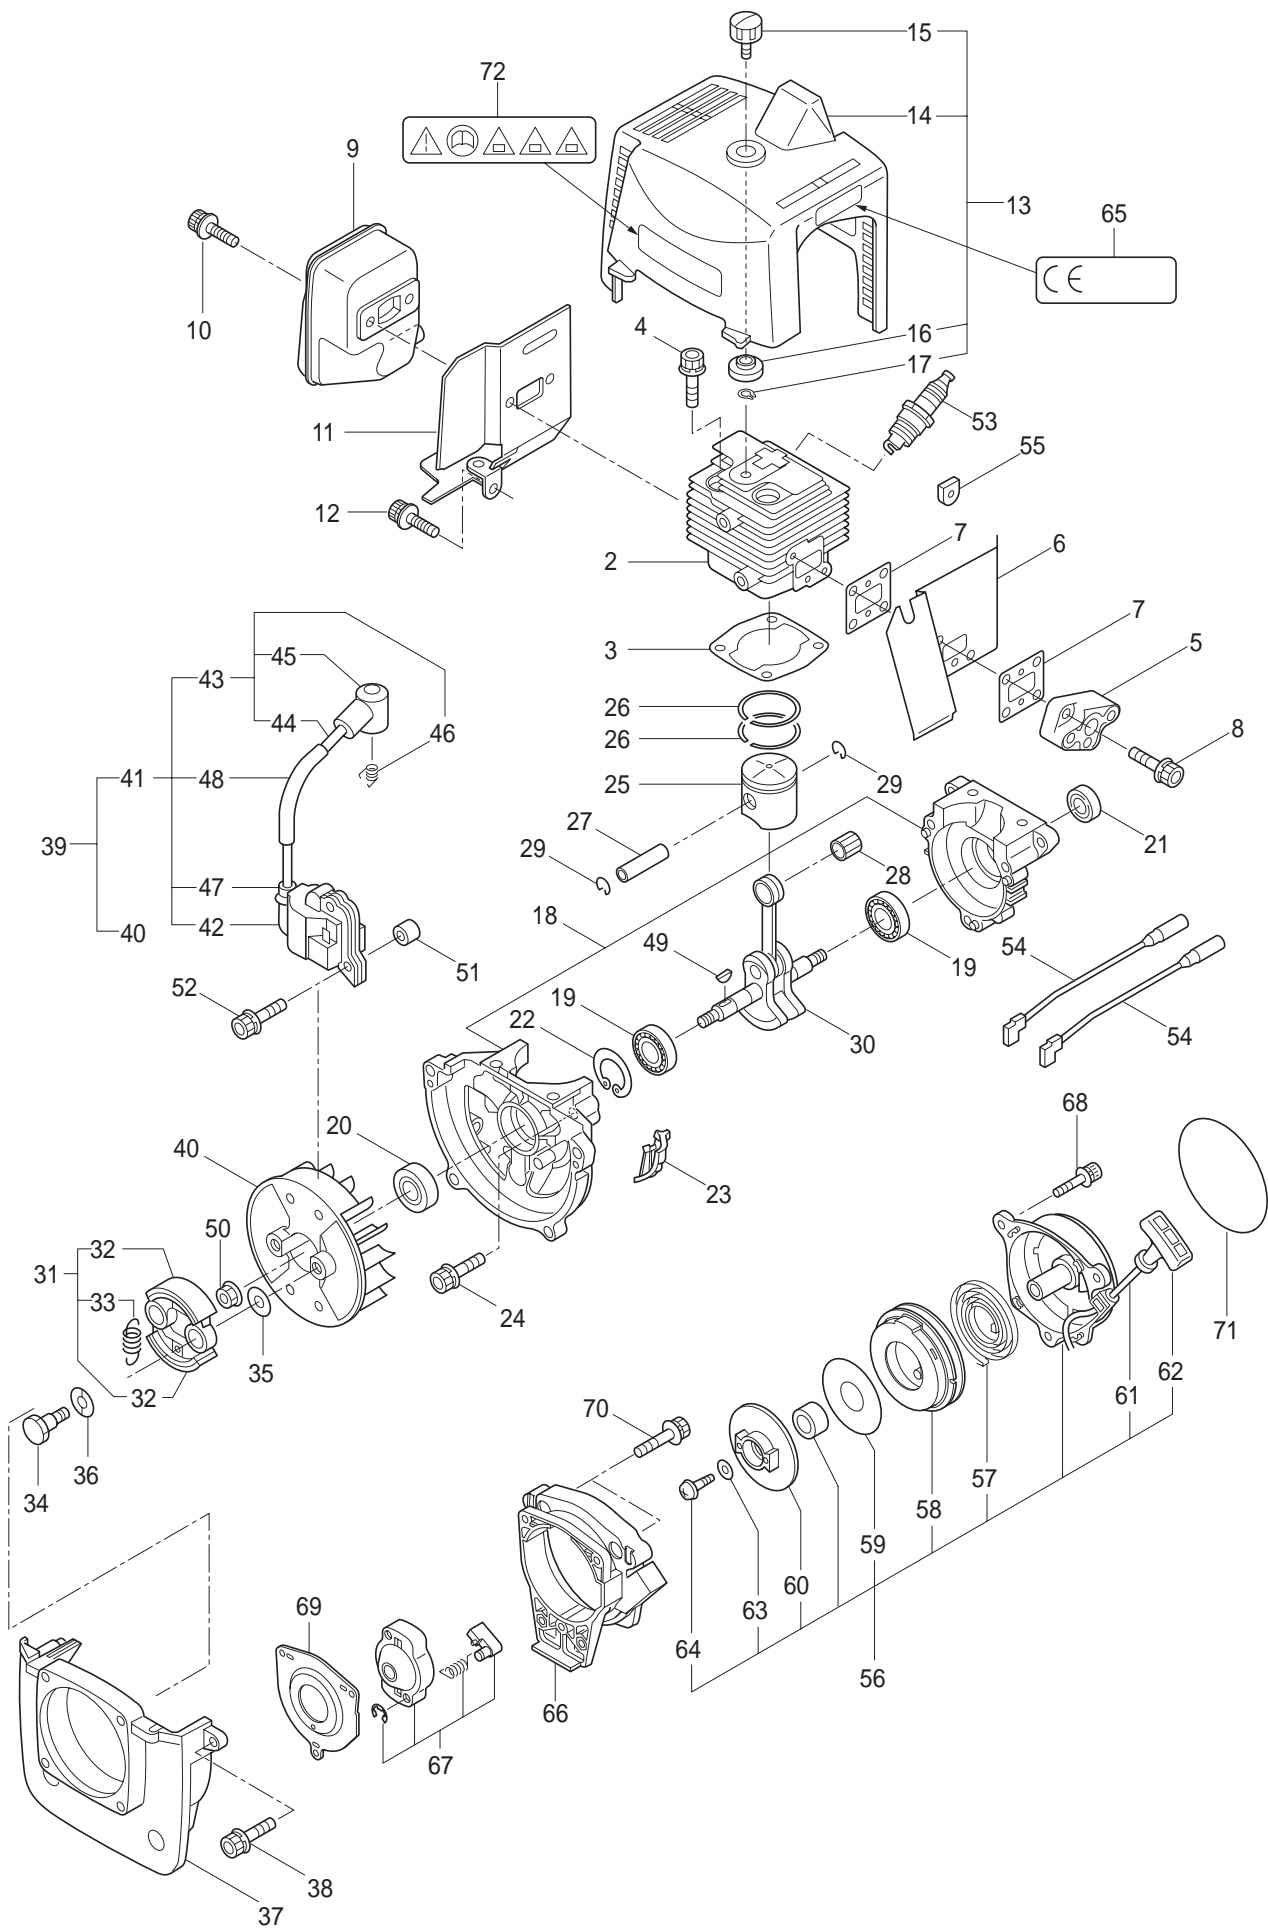

3. BC320RS ENGINE

Ref. No.	Part No.	Part Name	Q'ty	Remarks
3-46	261075	Connector	1	
3-47	261072	Cap	1	
3-48	269418	Insulator	1	
3-49	261076	Woodruff Key	1	3x10
3-50	261417	Nut,Rotor	1	M8
3-51	280381	Spacer	2	
3-52	261256	Cap Screw	2	M4x25
3-53	262483	Spark Plug	1	NGK BPMR6Y
3-54	267492	Lead	2	130L
3-55	261202	Grommet	1	
3-56	280287	Starter Ass'y	1	Incl.57-64
3-57	269495	Recoil Spring	1	
3-58	280223	Spring Case Ass'y	1	
3-59	280114	Thrust Disk	1	
3-60	282619	Pulley	1	
3-61	269499	Rope	1	
3-62	269500	Starter Grip	1	
3-63	269501	Washer	1	
3-64	269502	Tapping Screw	1	
3-65	267561	Label	1	
3-66	280857	Adapter Ass'y	1	
3-67	269492	Starter Pulley Ass'y	1	
3-68	269273	Cap Screw	3	M4x20
3-69	264999	Plate	1	
3-70	267290	Cap Screw	3	M5x20
3-71	280859	Label	1	REVERSE2/AE320
3-72	265694	Label	1