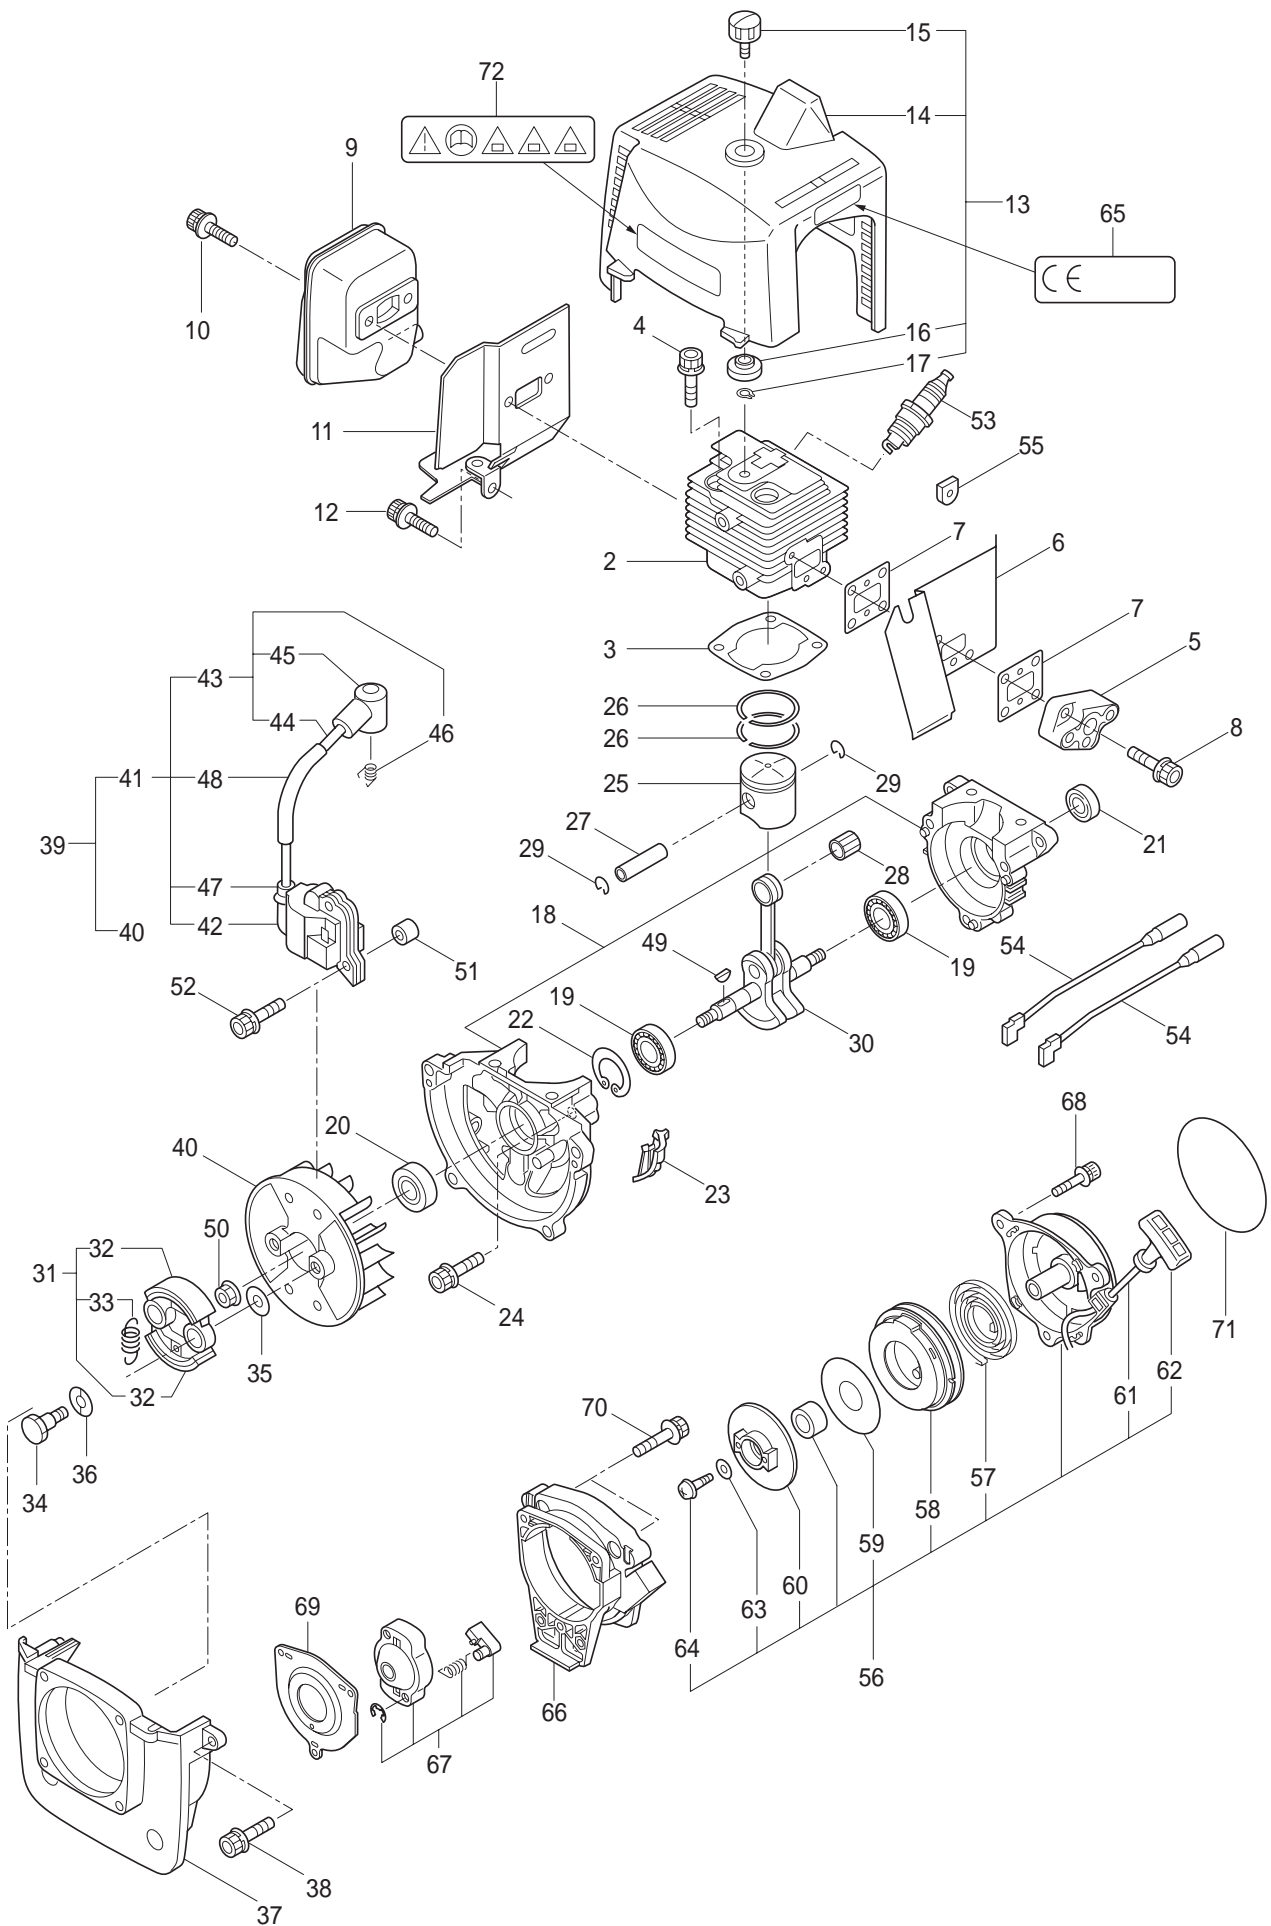

3.BC320RS
ENGINE

Ref. No.	Part No.	Part Name	Q'ty	Remarks
3-1	858249	Engine	1	AE320/142
3-2	261360	Cylinder	1	New gasket required
3-3	261528	Gasket	1	
3-4	261250	Cap Screw	4	M5x20
3-5	261938	Insulator	1	New gasket required
3-6	261364	Air Duct	1	
3-7	261171	Gasket	2	
3-8	265924	Cap Screw	2	M5x25
3-9	280619	Muffler	1	
3-10	266402	Cap Screw	2	M5x55
3-11	261833	Gasket	1	
3-12	261607	Cap Screw	1	M5x16
3-13	265304	Top Cover Ass'y	1	Incl.14-17
3-14	265305	TopCover	1	
3-15	261018	Knob	1	
3-16	261020	Spacer	1	
3-17	261734	Snap Ring	1	#5
3-18	266636	Crankcase	1	
3-19	261384	Bearing	2	#6201C3
3-20	261385	Oil Seal	1	ISCD12327
3-21	261386	Oil Seal	1	ISCD12227
3-22	016732	Snap Ring	1	#32
3-23	265458	Screen	1	
3-24	261612	Cap Screw	3	M5x30
3-25	266980	Piston	1	
3-26	261390	Piston Ring	2	(2)Required
3-27	261555	Piston Pin	1	7x10x31.5L
3-28	261392	Bearing,Needle	1	KBK10x14x12.5x1
3-29	261393	Clip,Piston Pin	2	
3-30	261395	Crankshaft/Conn.Rod Ass'y	1	
3-31	264503	Clutch Ass'y	1	Incl.32,33
3-32	264504	Clutch Shoe	2	(2)Required
3-33	263614	Spring,Clutch	1	
3-34	264505	Bolt	2	
3-35	261189	Washer	2	6x16.5xt1.2
3-36	261777	Wave Washer	2	
3-37	281325	FanCover	1	
3-38	261250	Cap Screw	4	M5x20
3-39	267391	Magneto Ass'y	1	Incl.40-48
3-40	261356	Rotor/Fan	1	
3-41	267400	Ignition Coil Ass'y	1	Incl.42-48
3-42	267401	Coil	1	
3-43	267403	Spark Plug Wire Ass'y	1	Incl.44-46
3-44	267404	Spark Plug Wire	1	
3-45	261074	Plug Boot	1